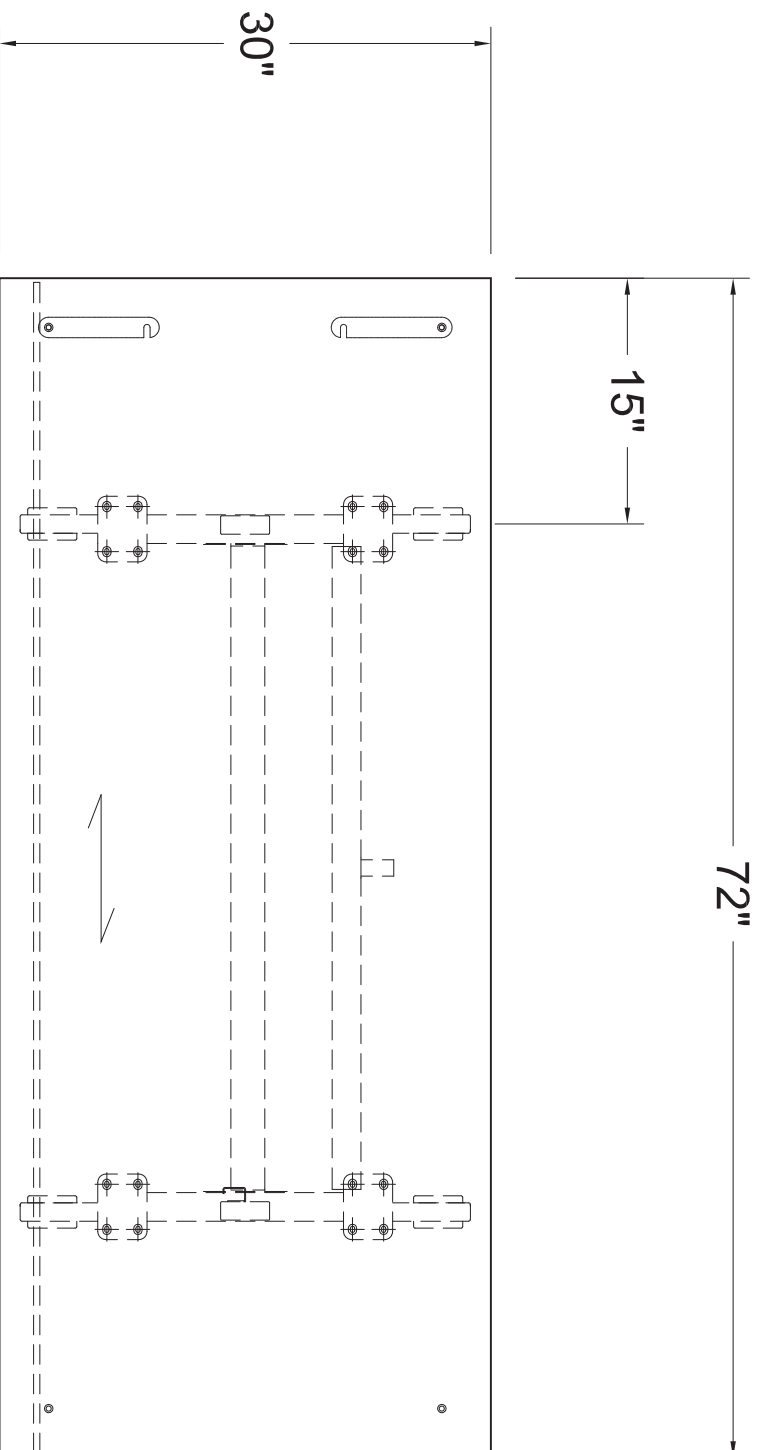

PLAN VIEW

72" x 30" METRONOME FLIP TOP TABLE

THIS DRAWING IS CONFIDENTIAL AND PROPRIETARY. NO PART OF THIS DRAWING MAY BE COPIED, DISCLOSED TO ANY THIRD PARTY OR USED FOR ANY PURPOSE WITHOUT THE EXPRESS WRITTEN AUTHORIZATION OF NIENKAMPER FURNITURE & ACCESSORIES